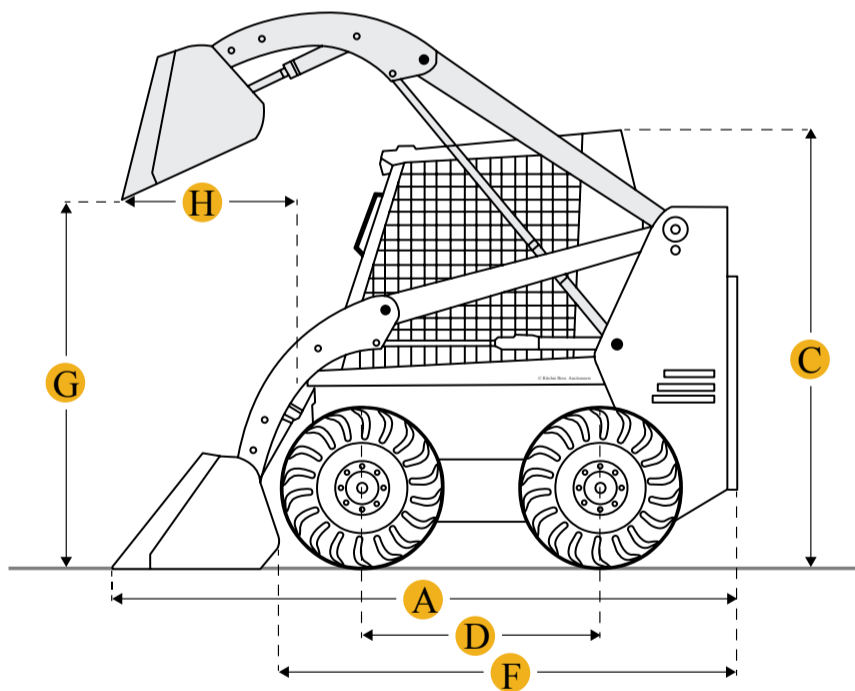

Bobcat S175 Skid Steer Loader

Units

 Imperial

 Metric

Dimensions

Dimensions

A	Length with Bucket	10.86 ft in
B	Width Over Tires	5.5 ft in
C	Height to Top of Cab	6.36 ft in

D	Wheelbase	3.38 ft in
F	Length w/o Bucket	8.5 ft in
G	Clearance at Max Lift and Dump	7.58 ft in
H	Reach at Max Lift and Dump	29.6 in

Specifications

Engine

Engine Model	V2203-M-DI
Gross Power	46 hp
Operational Weight	6220 lb
Fuel Capacity	24.1 gal
Operating Speed	7.3 mph
Max Speed	11.1 mph

Loader

Operating Load Rating	1750 lb
Tipping Angle	4076 degrees

Hydraulic

Pump Flow Capacity	16.9 gal/min
Relief Valve Pressure	3300 psi

Dimensions

Length with Bucket	10.9 ft in
Length w/o Bucket	8.5 ft in
Width Over Tires	5.5 ft in
Height to Top of Cab	6.4 ft in
Clearance at Max Lift and Dump	7.6 ft in
Wheelbase	3.4 ft in
Reach at Max Lift and Dump	29.6 in