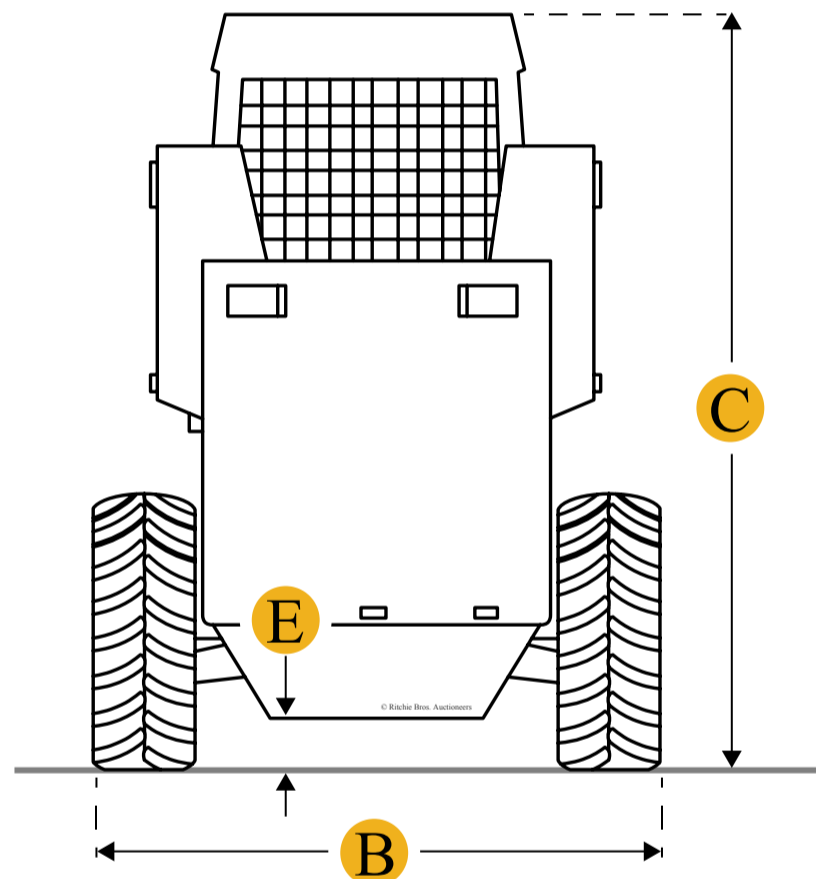

Bobcat S175 Skid Steer Loader

Units

 Imperial

 Metric

Dimensions

Dimensions

A	Length with Bucket	10.86 ft in
B	Width Over Tires	5.5 ft in
C	Height to Top of Cab	6.36 ft in

D	Wheelbase	3.38 ft in
F	Length w/o Bucket	8.5 ft in
G	Clearance at Max Lift and Dump	7.58 ft in
H	Reach at Max Lift and Dump	29.6 in

Specifications

Engine

Engine Model	V2203-M-DI
Gross Power	46 hp
Operational Weight	6220 lb
Fuel Capacity	24.1 gal
Operating Speed	7.3 mph
Max Speed	11.1 mph

Loader

Operating Load Rating	1750 lb
Tipping Angle	4076 degrees

Hydraulic

Pump Flow Capacity	16.9 gal/min
Relief Valve Pressure	3300 psi

Dimensions

Length with Bucket	10.9 ft in
Length w/o Bucket	8.5 ft in
Width Over Tires	5.5 ft in
Height to Top of Cab	6.4 ft in
Clearance at Max Lift and Dump	7.6 ft in
Wheelbase	3.4 ft in
Reach at Max Lift and Dump	29.6 in