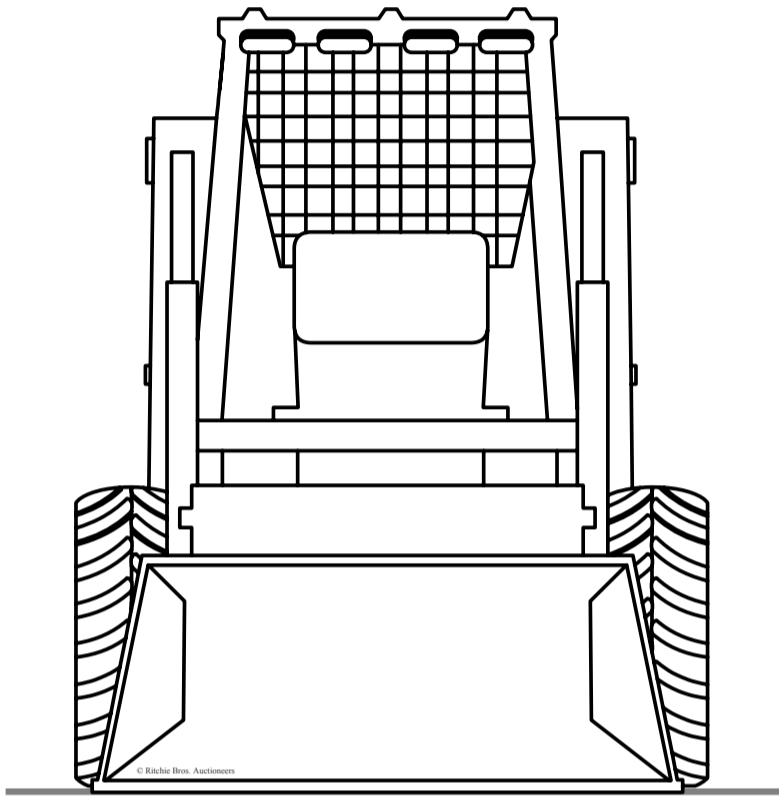

Bobcat S175 Skid Steer Loader

Units

 Imperial

 Metric

Dimensions

Dimensions

A	Length with Bucket	10.86 ft in
B	Width Over Tires	5.5 ft in
C	Height to Top of Cab	6.36 ft in

D	Wheelbase	3.38 ft in
F	Length w/o Bucket	8.5 ft in
G	Clearance at Max Lift and Dump	7.58 ft in
H	Reach at Max Lift and Dump	29.6 in

Specifications

Engine

Engine Model	V2203-M-DI
Gross Power	46 hp
Operational Weight	6220 lb
Fuel Capacity	24.1 gal
Operating Speed	7.3 mph
Max Speed	11.1 mph

Loader

Operating Load Rating	1750 lb
Tipping Angle	4076 degrees

Hydraulic

Pump Flow Capacity	16.9 gal/min
Relief Valve Pressure	3300 psi

Dimensions

Length with Bucket	10.9 ft in
Length w/o Bucket	8.5 ft in
Width Over Tires	5.5 ft in
Height to Top of Cab	6.4 ft in
Clearance at Max Lift and Dump	7.6 ft in
Wheelbase	3.4 ft in
Reach at Max Lift and Dump	29.6 in